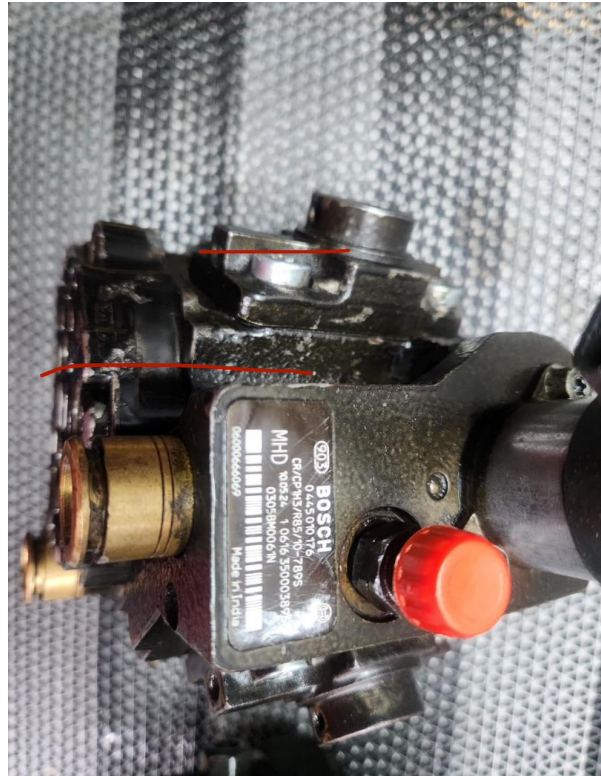

Product name : Mahindra Scorpio (Diesel Pump)

Car: Mahindra Scorpio
Fuel : Diesel
Brand : Bosch
Part number : 0445020 176
Category : Diesel Pump