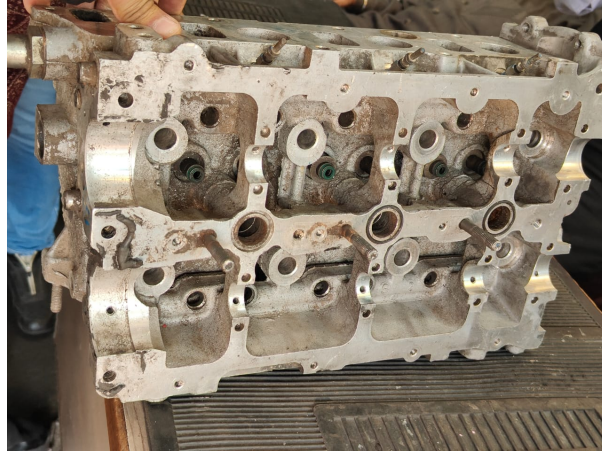

Product name : Head (Engine parts)

Car : Bolero 3 cylinder

Product name : Head

Fuel : Diesel

Specification : Without surface, genuine and original