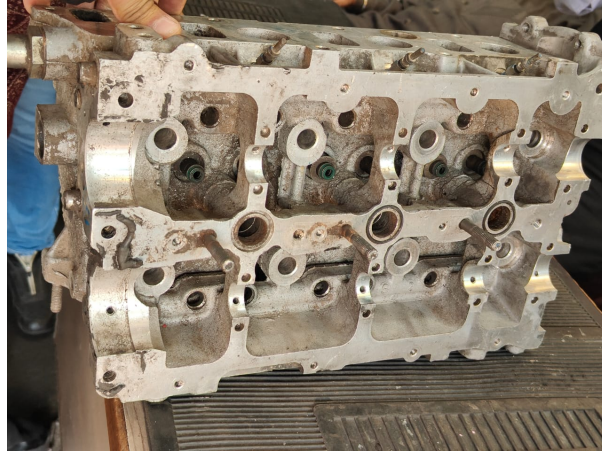

**Product name : Head (Engine parts)**

Car : Bolero 3 cylinder

Product name : Head

Fuel : Diesel

Specification : Without surface, genuine and original